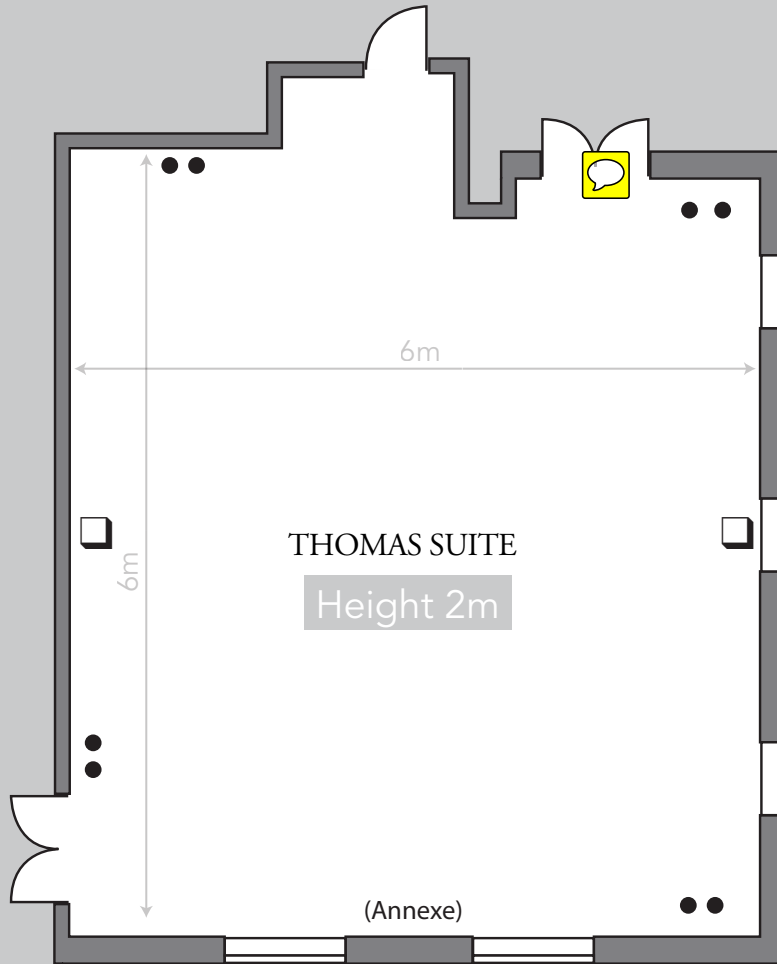

Thomas Suite

KEY

- Single 13amp Power Point
- Double 13amp Power Point
- ☎ Telephone Socket
- Ⓛ Light Switch
- ▭ Window
- ◻ T.V. Aerial Point
- ∇ Volume Control