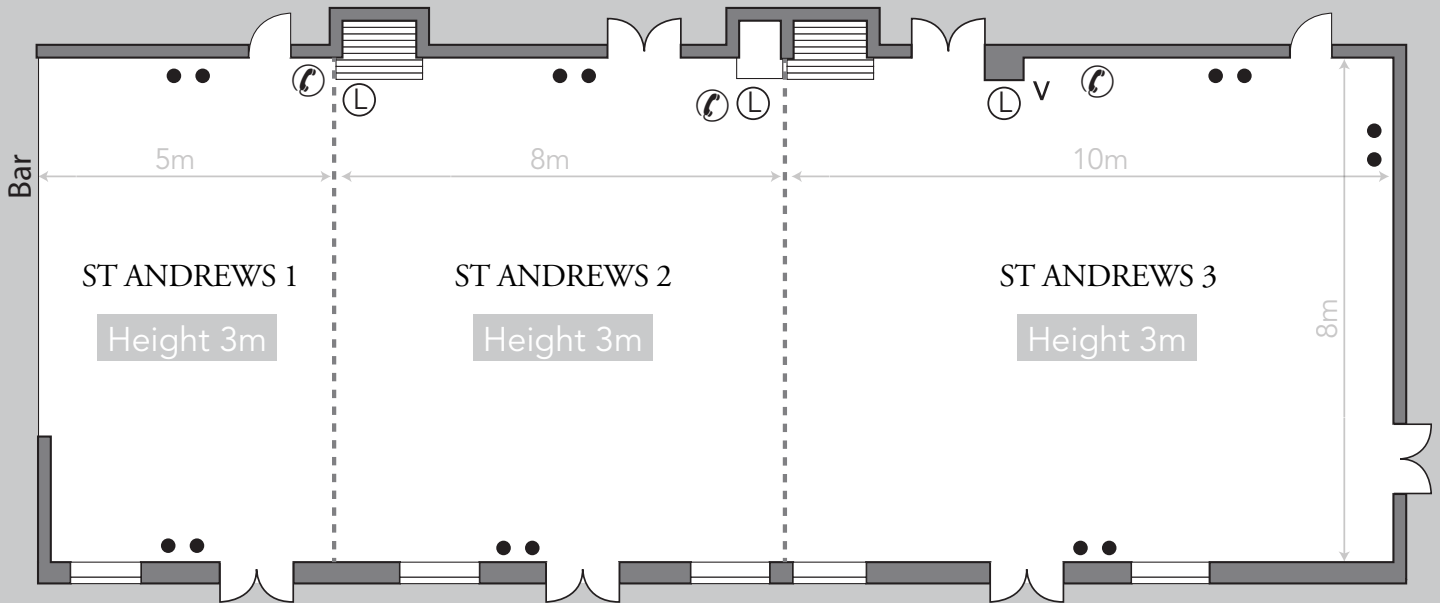

St Andrews Suite 1, 2 & 3

KEY

- Single 13amp Power Point
- Double 13amp Power Point
- ☎ Telephone Socket
- Ⓛ Light Switch
- ▭ Window
- ◻ T.V. Aerial Point
- V Volume Control