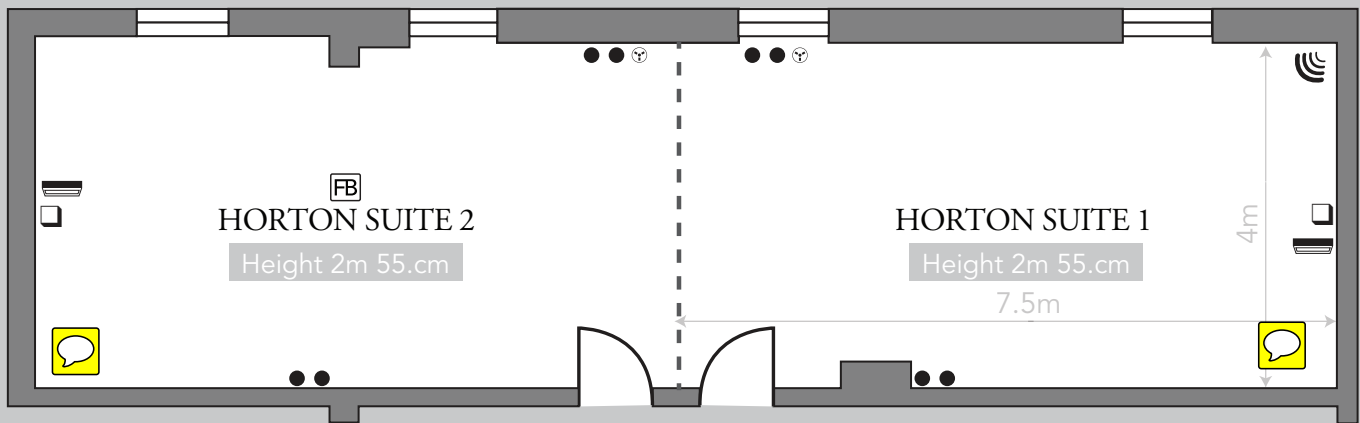

Horton Suite 1 & 2

KEY

- Single 13amp Power Point
- Double 13amp Power Point
- ☎ Telephone Socket
- Ⓛ Light Switch
- 📶 Internet Point
- ▭ Window
- 📺 T.V. Aerial Point
- 📺 HDMI
- 📶 WiFi
- 📦 Floor Box