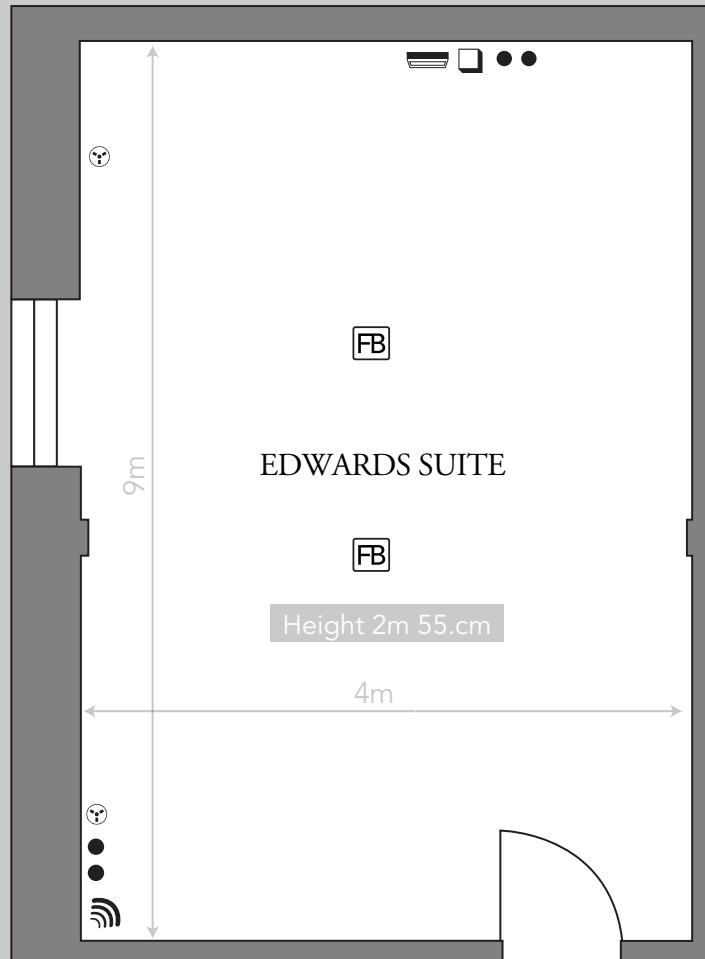

Edwards Suite

KEY

- | | | | |
|----|--------------------------|--|-------------------|
| ● | Single 13amp Power Point | | Window |
| ●● | Double 13amp Power Point | | T.V. Aerial Point |
| | Telephone Socket | | HDMI |
| | Light Switch | | WiFi |
| | Internet Point | | Floor Box |