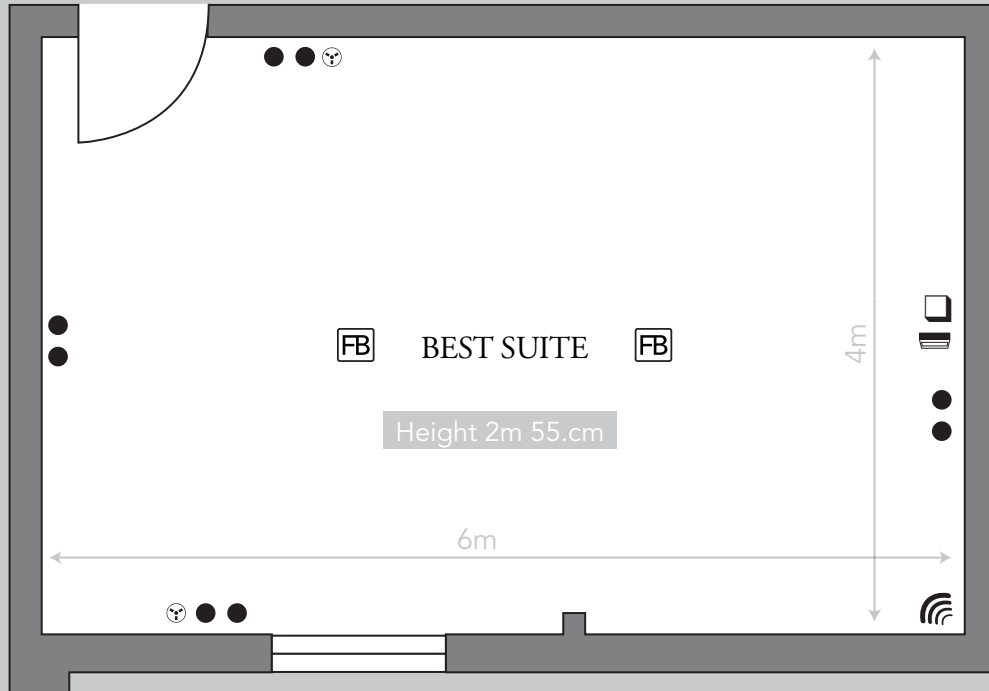

Best Suite

KEY

- Single 13amp Power Point
- Double 13amp Power Point
- ☎ Telephone Socket
- Ⓛ Light Switch
- 🌐 Internet Point
- ▭ Window
- 📺 T.V. Aerial Point
- 📺 HDMI
- 📶 WiFi
- FB Floor Box