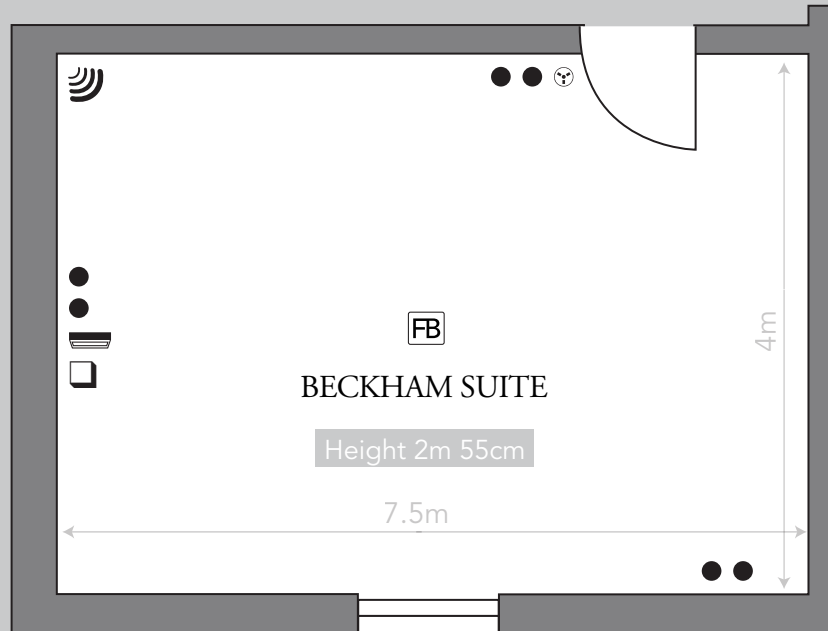

Beckham Suite

KEY

- | | | | |
|----|--------------------------|----|-------------------|
| ● | Single 13amp Power Point | ▬ | Window |
| ●● | Double 13amp Power Point | ◻ | T.V. Aerial Point |
| ⚡ | Telephone Socket | ▬ | HDMI |
| Ⓛ | Light Switch | 📶 | WiFi |
| 🌐 | Internet Point | FB | Floor Box |